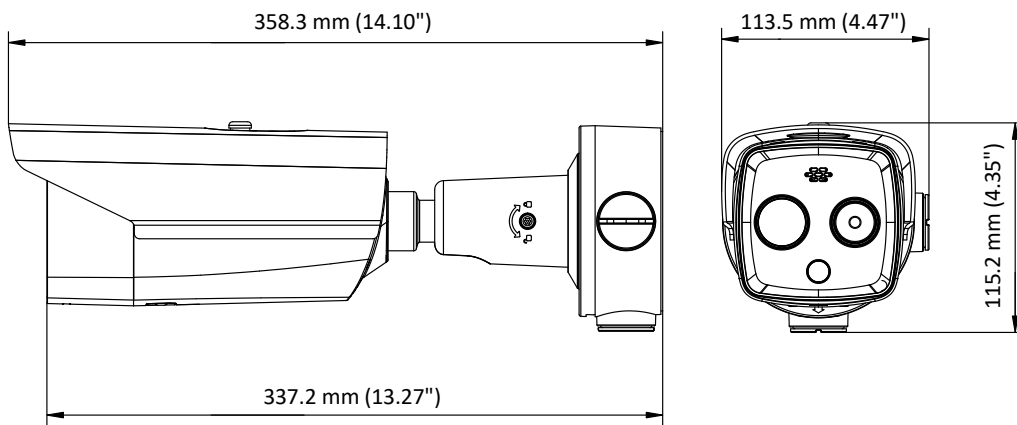

Available Model

DS-2TD2617B-3/PA

Dimension